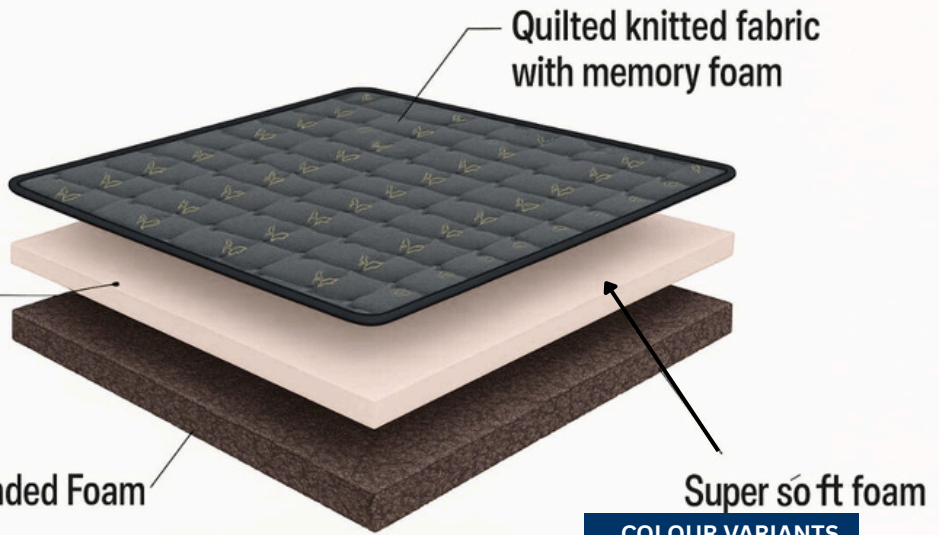

## LAP-ON MATTRESS

FOAM LAYER STRUCTURE

Top Layer – 20mm  
Quilted Soft Layer

Middle Layer –  
20mm High-Density  
Memory Foam

Bottom Layer –  
10mm Quilted Base  
Layer

Super soft  
foam

HR  
foam

**COLOUR VARIANTS**

White

Blue

White Grey

**7** Years Warranty

Adopt Your Body

HR inner Foam

Memory foam

# Ortho Spinal

# LAP-ON MATTRESS

SLEEP BETTER, LIVE BETTER

HEALTHY SPINE,  
RESTFUL MIND™

7 Years Warranty

Grey

White

Strong Spine

Rebonded inner Foam