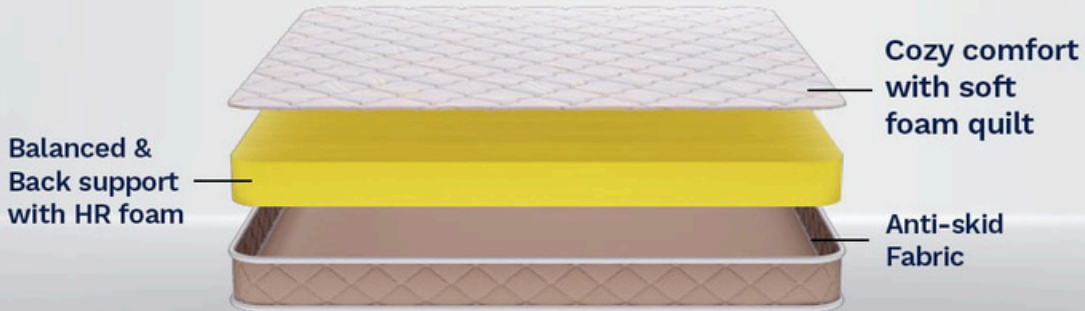

COLOUR VARIANTS

5 Years Warranty

Comfort Zone

HR inner Foam